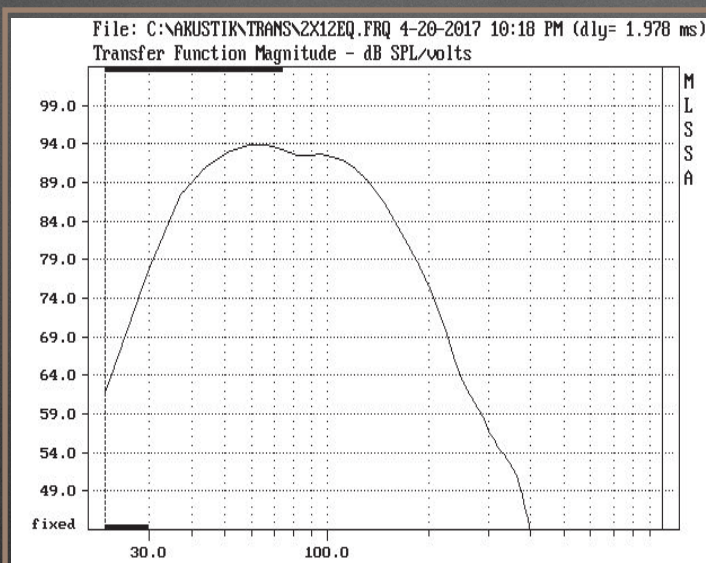

Frequency range

truePHASE products are continually improved.

All specifications are therefore subject to change without notice.